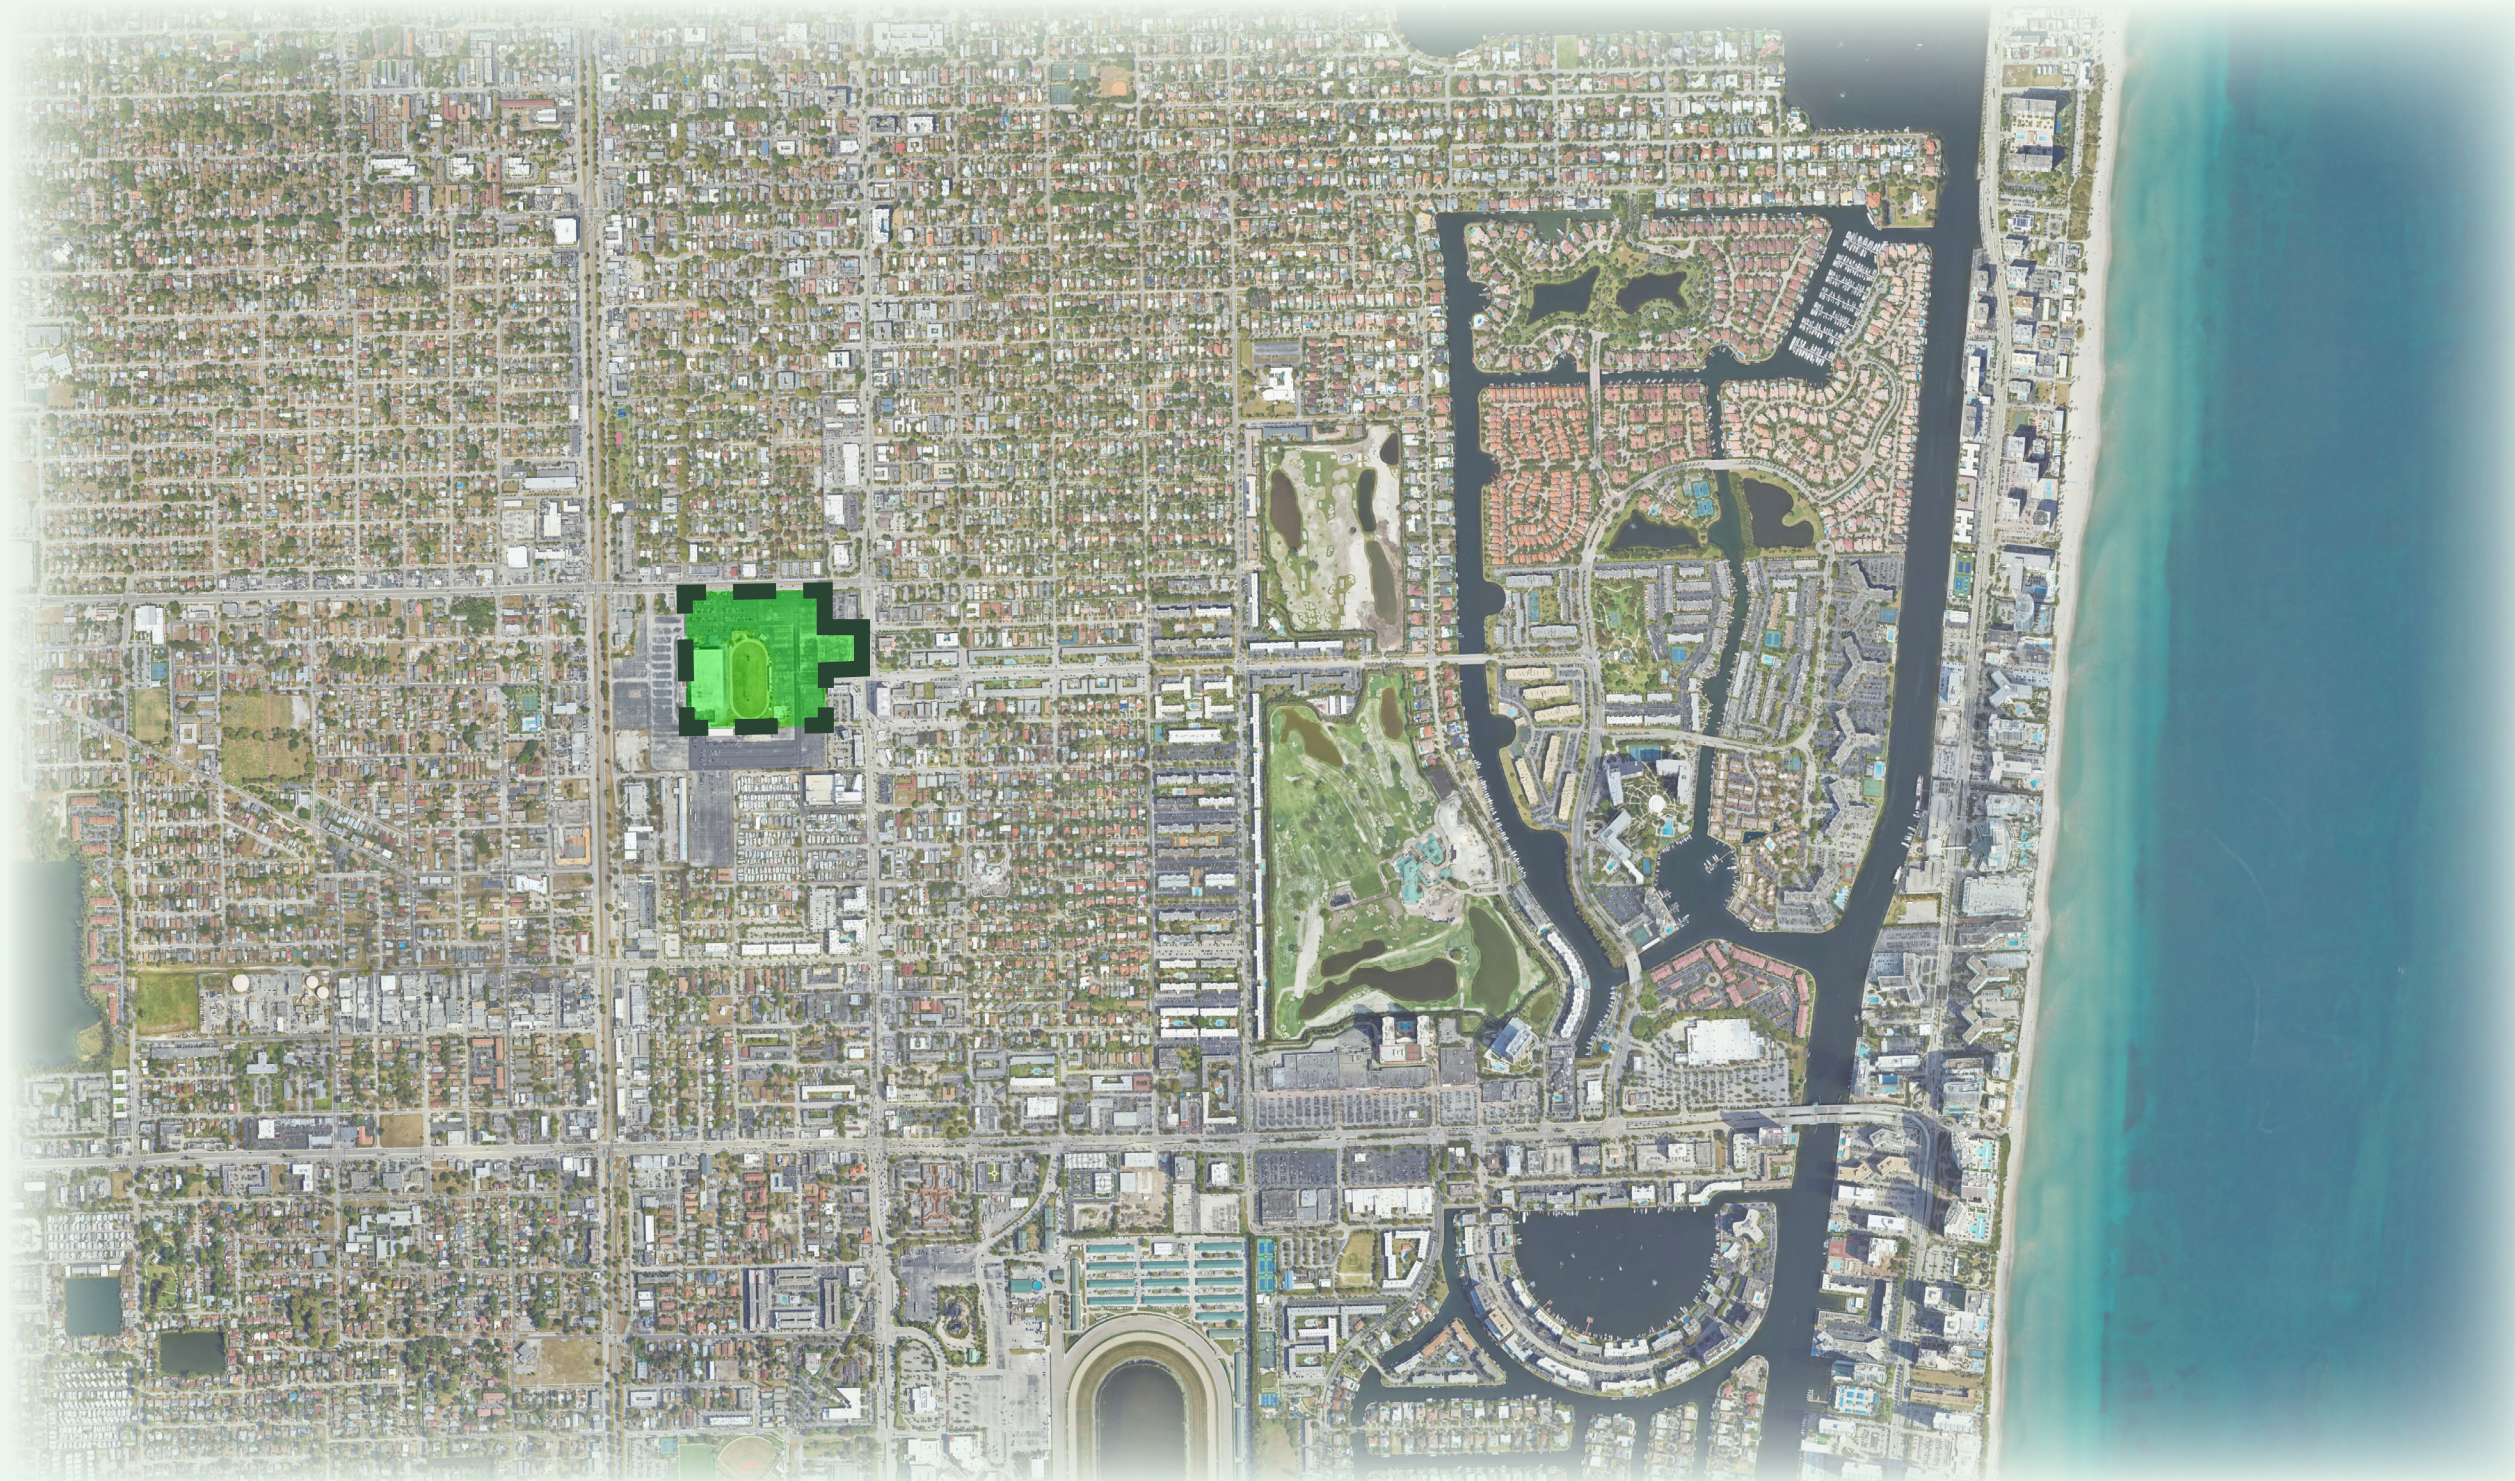

Project Site

HALLANDALE BEACH

A GROWING GEM IN SOUTH FLORIDA

Hallandale Beach, Florida is a fast-growing coastal city ideally positioned between Miami and Fort Lauderdale, offering easy access to both international airports and major highways. Known for its vibrant entertainment anchors like Gulfstream Park and the Big Easy Casino, the city is experiencing a wave of new luxury and mixed-use developments that blend residential, retail, and dining.

30%
Population growth projection by 2027

- | | | | |
|---|--------------------------|----|-------------------------|
| 1 | OLETTA RIVER STATE PARK | 8 | BAL HARBOUR SHOPS |
| 2 | SOLE MIA | 9 | ADRIENNE ARSHT CENTER |
| 3 | WHOLEFOODS | 10 | FROST MUSEUM OF SCIENCE |
| 4 | AVENTURA MALL | 11 | PEREZ ART MUSEUM |
| 5 | TURNBERRY GOLF CLUB | 12 | KASEYA CENTER |
| 6 | HARD ROCK STADIUM | 13 | BRICKELL CITY CENTER |
| 7 | HAULOVER PARK AND MARINA | 14 | MARLINS PARK |

Existing Site Imagery

Aerial Viewing Southeast of Existing Big Easy Casino

Aerial Viewing East of Existing Big Easy Casino

Aerial Viewing North of Existing Big Easy Casino

Aerial Viewing West of Existing Big Easy Casino