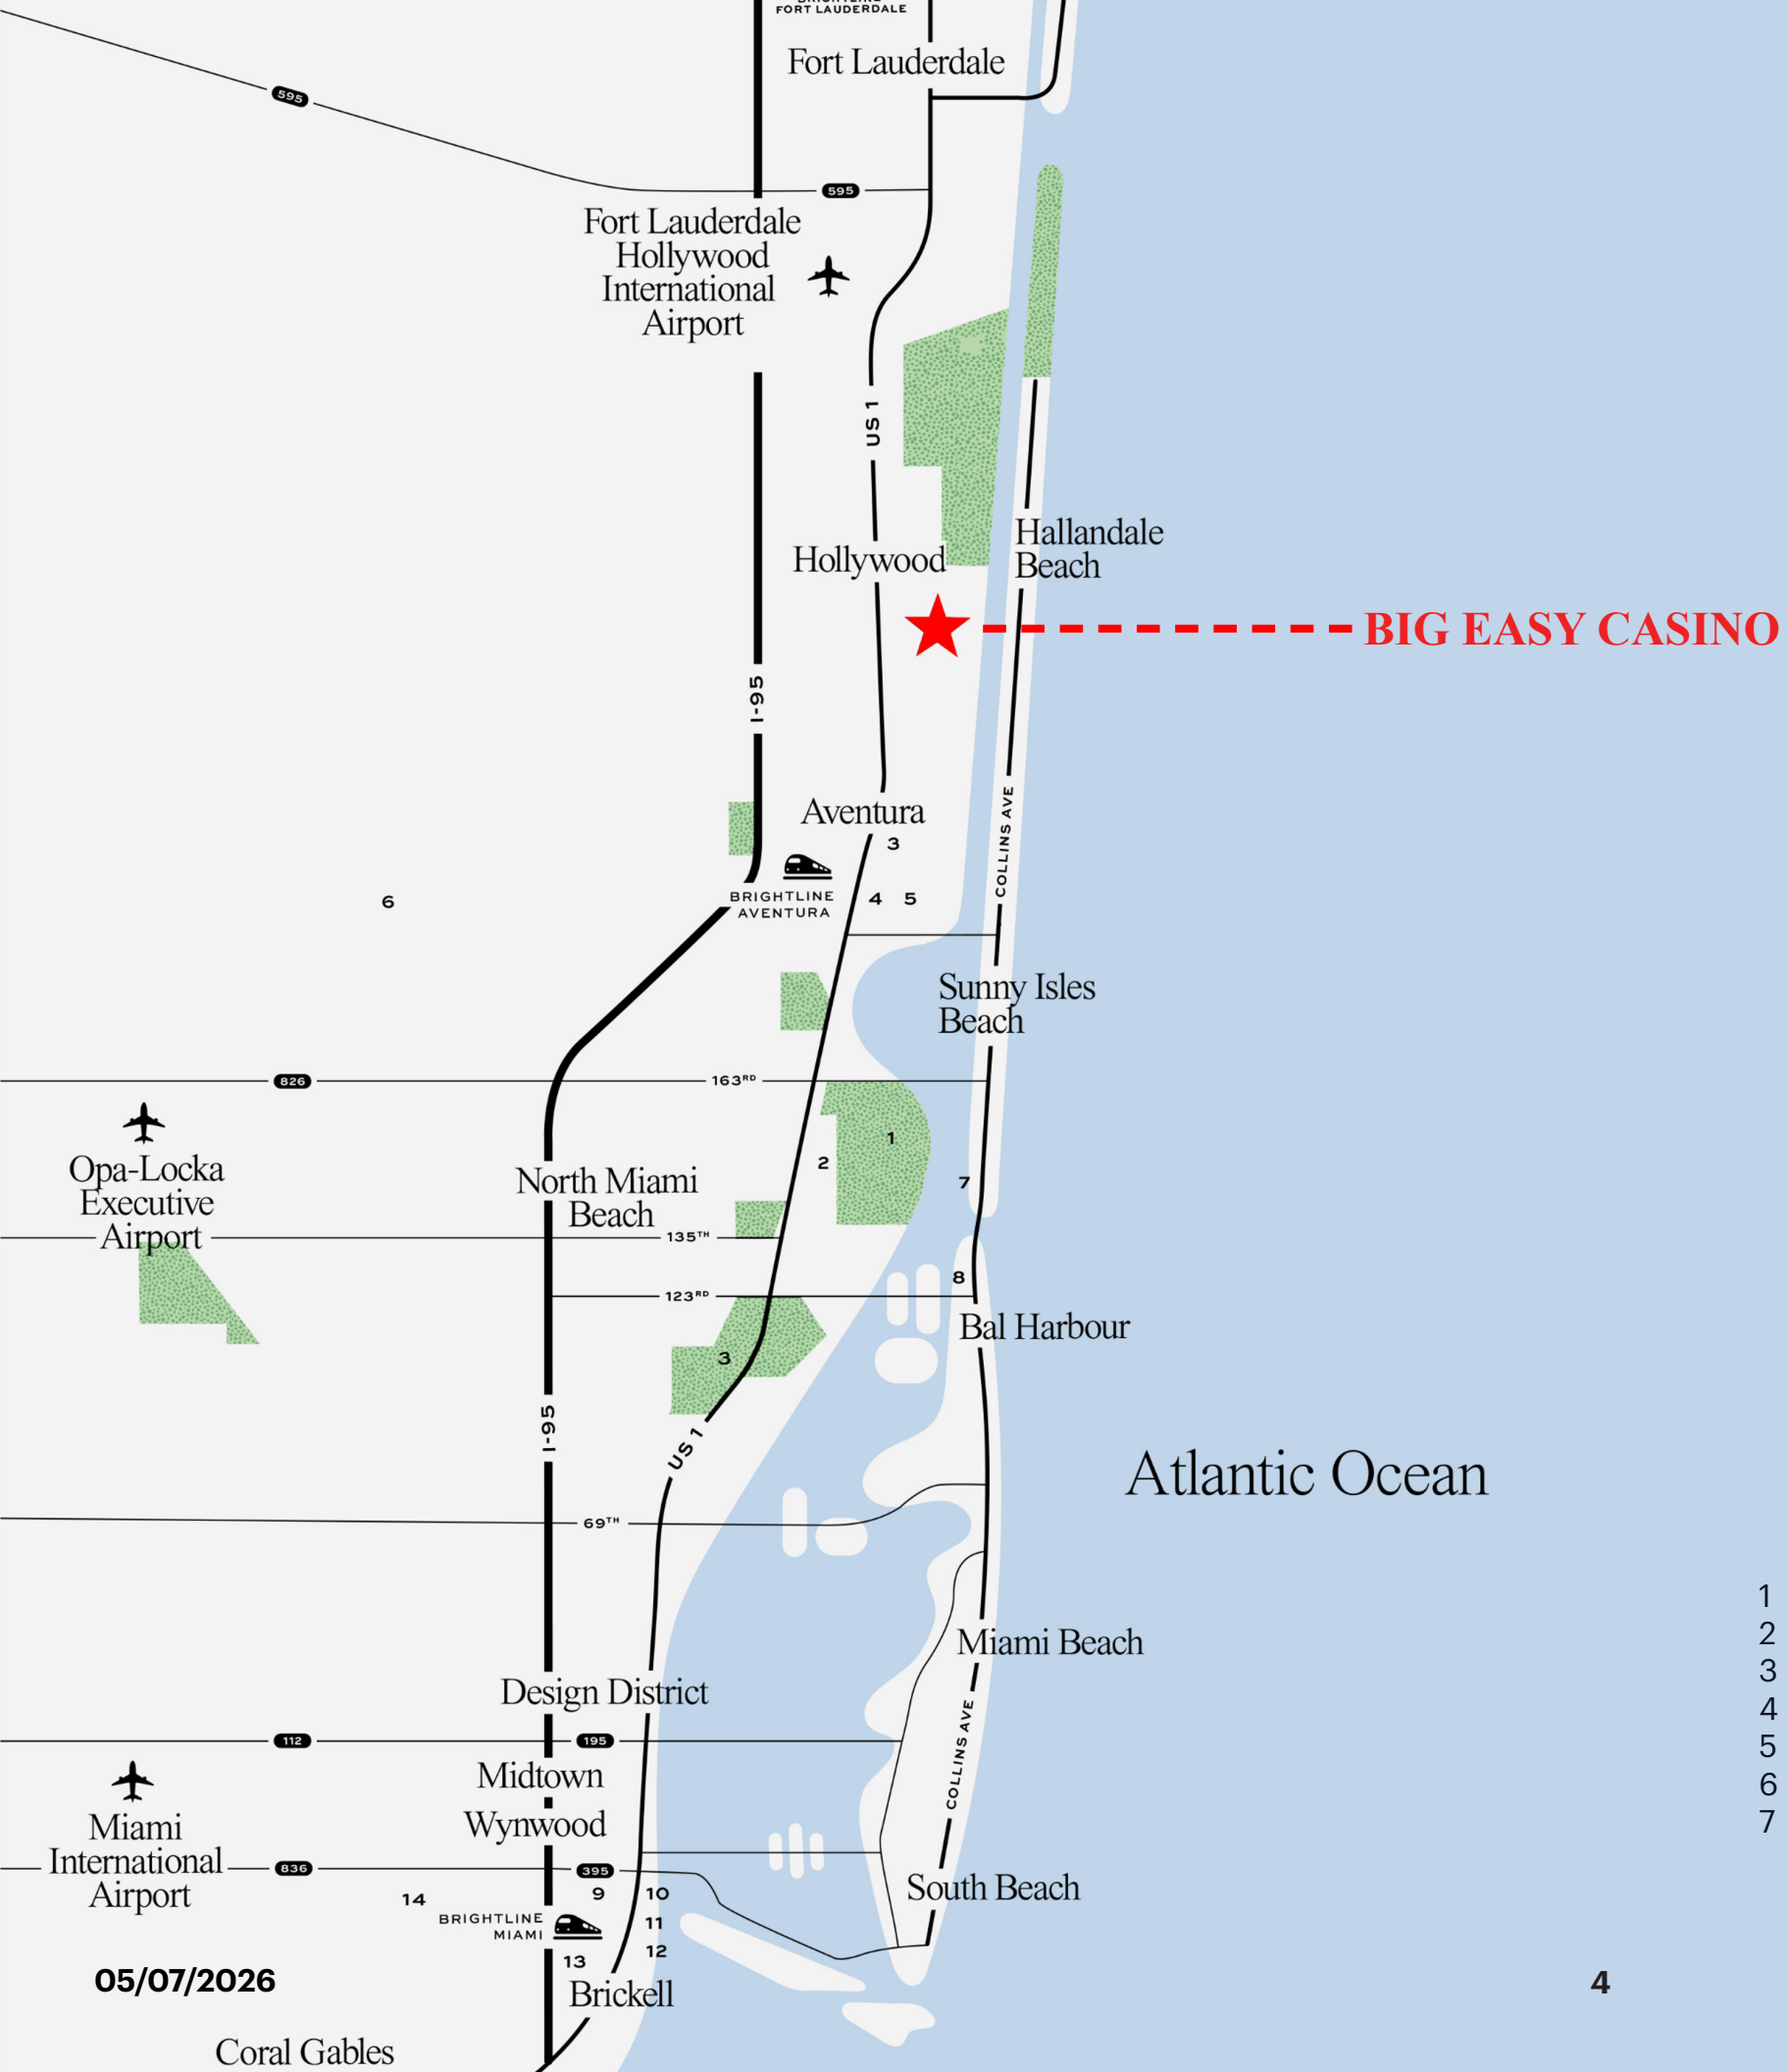

Supplemental Meeting Materials for 5/7/2026

Item

4. Presentation by 831 Federal Highway Acquisition, LLC d/b/a The Big Easy Casino

Hallandale Casino

Hallandale Beach, FL

May 07, 2026

- 1. Project Site**
- 2. Existing Site Imagery**
- 3. Current Architecture**
- 4. Interior Design**

Project Site

HALLANDALE BEACH

A GROWING GEM IN SOUTH FLORIDA

Hallandale Beach, Florida is a fast-growing coastal city ideally positioned between Miami and Fort Lauderdale, offering easy access to both international airports and major highways. Known for its vibrant entertainment anchors like Gulfstream Park and the Big Easy Casino, the city is experiencing a wave of new luxury and mixed-use developments that blend residential, retail, and dining.

30%
Population growth projection by 2027

- | | | | |
|---|--------------------------|----|-------------------------|
| 1 | OLETTA RIVER STATE PARK | 8 | BAL HARBOUR SHOPS |
| 2 | SOLE MIA | 9 | ADRIENNE ARSHT CENTER |
| 3 | WHOLEFOODS | 10 | FROST MUSEUM OF SCIENCE |
| 4 | AVENTURA MALL | 11 | PEREZ ART MUSEUM |
| 5 | TURNBERRY GOLF CLUB | 12 | KASEYA CENTER |
| 6 | HARD ROCK STADIUM | 13 | BRICKELL CITY CENTER |
| 7 | HAULOVER PARK AND MARINA | 14 | MARLINS PARK |

Existing Site Imagery

Aerial Viewing Southeast of Existing Big Easy Casino

Aerial Viewing East of Existing Big Easy Casino

Aerial Viewing North of Existing Big Easy Casino

Aerial Viewing West of Existing Big Easy Casino